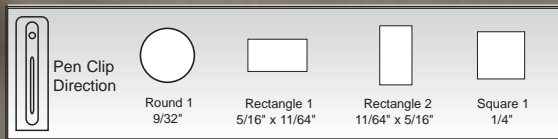

PHOTOFAST EMBLEM | CLIP

Prelude, Prelude MPI, Agio, Agio Compact, Award, Sentinel, Sheaffer Gift Collection, Javelin and EVT.

$.250 per pen. Minimum 5 per shape, per logo, per size on Prelude, Prelude MPI, Agio and Agio Compact. Minimum 10 per shape, per logo, per size on Sheaffer Javelin. Minimum 25 per shape, per logo, per size on Sentinel, Award, EVT and Sheaffer Gift Collection. Set-up charge WAIVED.

Round, square and rectangular shapes only. Production time 5-working days for quantities of 250 or less. Call for lead time on emblem quantities over 250.

CUSTOM SHAPES are available. Quote upon request. Additional charges may also apply for detailed diestruck emblems.

DIESTRUCK EMBLEM STOCKING PROGRAM

Order your diestruck emblems now, and we will keep them available for quick 5-working day turnaround when you need them later. Simply select the Prelude, Prelude MPI, Agio, Agio Compact, Sentinel, Sheaffer Gift Collection, Javelin or EVT models on which you want the emblem mounted.