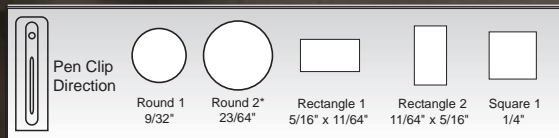

REFILLS

Please ask for information on purchasing refills.

*Available on Award end-cap only.

PHOTOFAST EMBLEM | END CAP

Award only. $.250 per pen. Minimum 25 per logo. Set-up charge $18.00. Round 2 shape only. Production time 5-working days for quantities of 250 or less. Call for lead time on emblem quantities over 250.