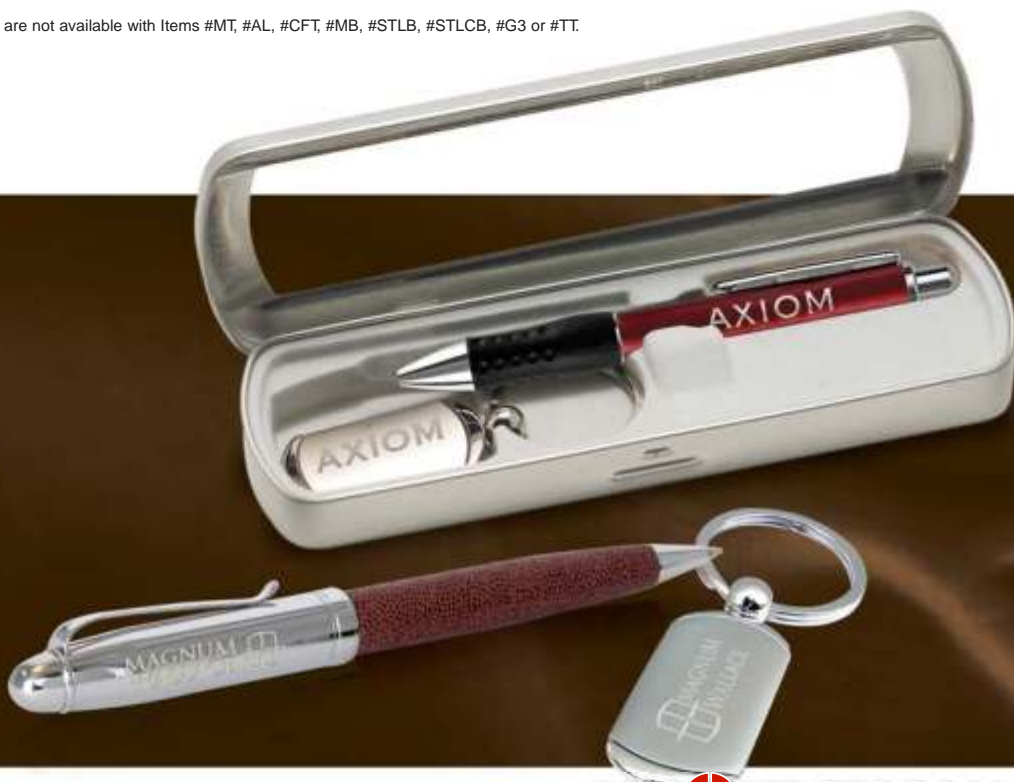

KEY RING GIFT SETS

create your own unique set

ADSOURCES.COM