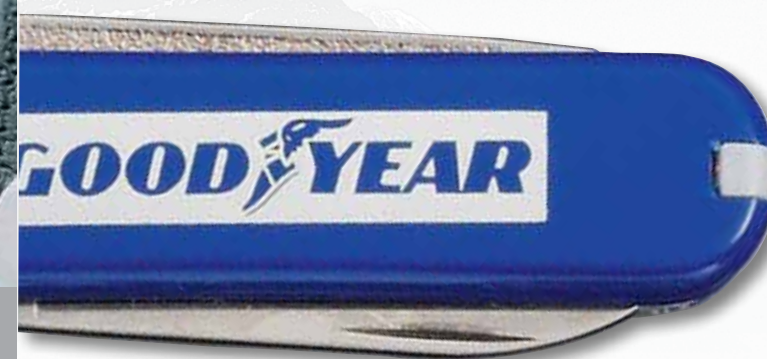

SEVEN USEFUL FEATURES, 13 UNIQUE COLORS,
ONE CLASSIC TOOL

SWISS ARMY KNIVES – THE CLASSIC

Swiss-made precision, multifunctional and a timeless icon – this Classic Swiss Army Knife is right there when you need it and performs a valuable service everyday. From scissors to the nail file, or the toothpick to the tweezers, it has an implement for every need and every individual. Available in a variety of colors, this “key ring” is sure to please.

NEW Swiss Army Mailer Program

Victorinox Swiss Army has the perfect solution for off-site corporate meetings and events without having to worry about TSA regulations:

1. 1 Choose your Classic SD Swiss Army Knife in any color with the imprinted logo of your choice.
2. 2 We'll then ship the product in our special postage paid mailer packaging to your event location.
3. 3 The recipient views the gift, addresses the mailer and drops it into any U.S. Mailbox!