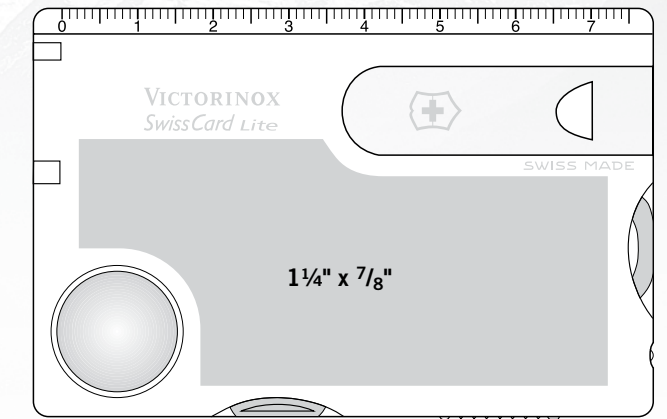

SwissCard® Lite

Front Imprint Area

Back Imprint Area: 1½" x ¾"