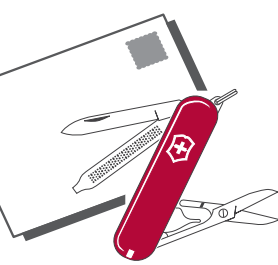

## SWISS ARMY KNIVES – THE CLASSIC

Swiss-made precision, multifunctional and a timeless icon – this Classic Swiss Army Knife is right there when you need it and performs a valuable service everyday. From scissors to the nail file, or the toothpick to the tweezers, it has an implement for every need and every individual. Available in a variety of colors, this “key ring” is sure to please.