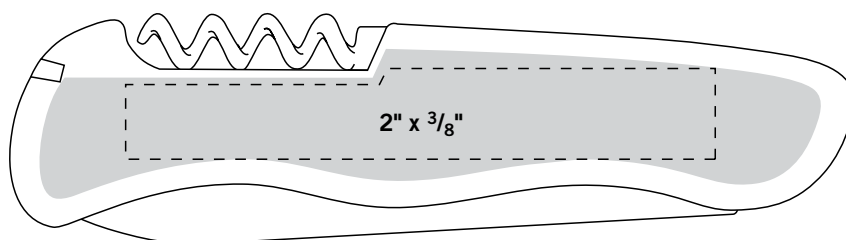

**Rescue Tool / Nomad / Soldier Knife – Standard Issue**

Please note: Rescue Tool has screwdriver on back in place of corkscrew

Back Imprint Area

**SwissCard® / Quattro**

Front Imprint Area

Back Imprint Area: 2½" x 1½"