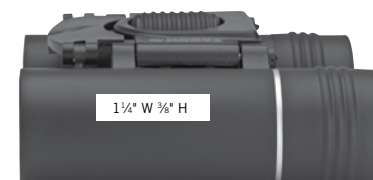

**Zoom**

**Compact Waterproof 8x21**

**Camouflage Bino**

**Compact 10x25**

**Compact 8x21**

**Pen**

PRODUCT	PAD PRINT						FOUR COLOR PROCESS						STANDARD ENGRAVING*	LASER ENGRAVING			
	Min. Imprint Quantities	Max # of Colors	Set Up Per Color Per Side	RUNNING CHARGES			Min. Imp. Quant.	Max # Colors	RUNNING CHARGES			Min. Imp. Quant.		New Set Up	Repeat Set Up	Running Charge	
				1st Color Included	Each Additional Color	2nd Side Imprint			Set Up	Under 2,000 Units	Over 2,000 Units						Run Charge – Timepieces
Swiss Army Knives & Tools – Plastic Handle <i>(Silver Tech: 2 Color Max, no Standard Engraving*)</i>	25	4	\$70.00 (C)	Included	\$0.75 (C)	\$1.50 (C)	100	4CP	\$500.00 (C)	\$1.75 (C)	\$1.00 (C)	n/a	\$2.50 (C) Per Line – 2 Line Max. 13 Characters Per Line	n/a	n/a	n/a	n/a
Swiss Cards	25	2	\$70.00 (C)	Included	\$0.75 (C)	\$1.50 (C)	100						n/a	n/a	n/a	n/a	n/a
Lockblades	2	2	\$70.00 (C)	Included	\$0.75 (C)	n/a	n/a	n/a	n/a	n/a	n/a	n/a	n/a	n/a	n/a	n/a	n/a
Swiss Army Knives & Tools – Metal Handle/Blade	n/a	n/a	n/a	n/a	n/a	n/a	n/a	n/a	n/a	n/a	n/a	n/a	\$2.50 (C) Per Line – 2 Line Max. 13 Characters Per Line	10	\$100.00 (C)	\$60.00 (C)	\$1.50 (C)
Timepieces – Up to 2 Colors	10 per size	2	\$70.00 (C)	\$10.00 (C)	\$0.75 (C)	n/a	25	4CP	\$425.00 (C)	n/a	n/a	\$16.50 (C)	\$2.50 (C) Per Line- 2 Line Max. 13 Characters Per Line	10	\$100.00 (C)	\$60.00 (C)	\$1.50 (C)
Timepieces – 3 to 10 Spot Colors	10 per size	3-10	\$70.00 (C)	\$10.00 (C)	\$2.50 (C)	n/a	25	n/a	n/a	n/a	n/a	n/a	n/a	10	n/a	n/a	n/a
Timepiece Window Box	10	1	\$70.00 (C)	Included	n/a	n/a	n/a	n/a	n/a	n/a	n/a	n/a	n/a	n/a	n/a	n/a	n/a
Cutlery Blade Engraving	10	n/a	n/a	n/a	n/a	n/a	n/a	n/a	n/a	n/a	n/a	n/a	n/a	10	\$100.00 (C)	\$60.00 (C)	\$2.00 (C) per blade
Cutlery Belly Band	25	1	\$70.00 (C)	Included	n/a	n/a	n/a	n/a	n/a	n/a	n/a	n/a	n/a	n/a	n/a	n/a	n/a
Binoculars (same charges apply for case imprinting)	25	2	\$70.00 (C)	Included	\$0.75 (C)	n/a	n/a	n/a	n/a	n/a	n/a	n/a	n/a	n/a	n/a	n/a	n/a
Fragrances <i>Padprint: Belly Band Only</i>	25	2	\$70.00 (C)	Included	\$0.75 (C)	n/a	n/a	n/a	n/a	n/a	n/a	n/a	n/a	n/a	n/a	n/a	n/a
Pen**		2	\$70.00 (C)	Included	\$0.75 (C)	n/a	n/a	n/a	n/a	n/a	n/a	n/a	n/a	n/a	\$100.00 (C)	\$60.00 (C)	\$2.50 (C)