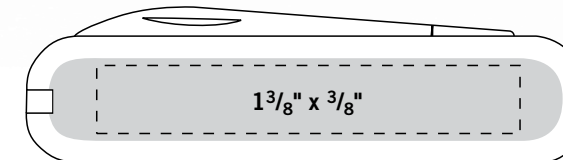

Back Imprint Area