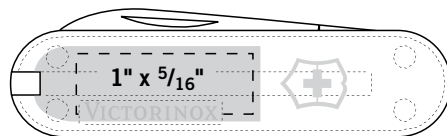

Victorinox Flash/Victorinox Secure

Front Imprint Area