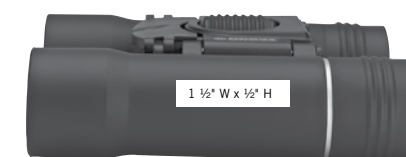

**Zoom**

**Compact Waterproof 8x21**

**Camouflage Bino**

**Compact 10x25**

**Compact 8x21**

**Pen**

PRODUCT	PAD PRINT						FOUR COLOR PROCESS						STANDARD ENGRAVING*	LASER ENGRAVING			
	Min. Imprint Quantities	Max # of Colors	Set Up Per Color Per Side	RUNNING CHARGES			Min. Imp. Quant.	Max # Colors	RUNNING CHARGES			Min. Imp. Quant.		New Set Up	Repeat Set Up	Running Charge	
				1st Color Included	Each Additional Color	2nd Side Imprint			Set Up	Under 2,000 Units	Over 2,000 Units						Run Charge – Timepieces
Swiss Army Knives & Tools – Plastic Handle <i>(Silver Tech: 2 Color Max, no Standard Engraving*)</i>	25	4	\$70.00 (C)	Included	\$0.75 (C)	\$1.50 (C)	100	4CP	\$500.00 (C)	\$1.75 (C)	\$1.00 (C)	n/a	\$2.50 (C) Per Line – 2 Line Max. 13 Characters Per Line	n/a	n/a	n/a	n/a
Swiss Cards	25	2	\$70.00 (C)	Included	\$0.75 (C)	\$1.50 (C)	100						n/a	n/a	n/a	n/a	n/a
Lockblades	2	2	\$70.00 (C)	Included	\$0.75 (C)	n/a	n/a	n/a	n/a	n/a	n/a	n/a	n/a	n/a	n/a	n/a	n/a
Swiss Army Knives & Tools – Metal Handle/Blade	n/a	n/a	n/a	n/a	n/a	n/a	n/a	n/a	n/a	n/a	n/a	n/a	\$2.50 (C) Per Line – 2 Line Max. 13 Characters Per Line	10	\$100.00 (C)	\$60.00 (C)	\$1.50 (C)
Timepieces – Up to 2 Colors	10 per size	2	\$70.00 (C)	\$10.00 (C)	\$0.75 (C)	n/a	25	4CP	\$425.00 (C)	n/a	n/a	\$16.50 (C)	\$2.50 (C) Per Line- 2 Line Max. 13 Characters Per Line	10	\$100.00 (C)	\$60.00 (C)	\$1.50 (C)
Timepieces – 3 to 10 Spot Colors	10 per size	3-10	\$70.00 (C)	\$10.00 (C)	\$2.50 (C)	n/a	25	n/a	n/a	n/a	n/a	n/a	n/a	10	n/a	n/a	n/a
Timepiece Window Box	10	1	\$70.00 (C)	Included	n/a	n/a	n/a	n/a	n/a	n/a	n/a	n/a	n/a	n/a	n/a	n/a	n/a
Cutlery Blade Engraving	10	n/a	n/a	n/a	n/a	n/a	n/a	n/a	n/a	n/a	n/a	n/a	n/a	10	\$100.00 (C)	\$60.00 (C)	\$2.00 (C) per blade
Cutlery Belly Band	25	1	\$70.00 (C)	Included	n/a	n/a	n/a	n/a	n/a	n/a	n/a	n/a	n/a	n/a	n/a	n/a	n/a
Binoculars (same charges apply for case imprinting)	25	2	\$70.00 (C)	Included	\$0.75 (C)	n/a	n/a	n/a	n/a	n/a	n/a	n/a	n/a	n/a	n/a	n/a	n/a
Fragrances <i>Padprint: Belly Band Only</i>	25	2	\$70.00 (C)	Included	\$0.75 (C)	n/a	n/a	n/a	n/a	n/a	n/a	n/a	n/a	n/a	n/a	n/a	n/a
Pen**		2	\$70.00 (C)	Included	\$0.75 (C)	n/a	n/a	n/a	n/a	n/a	n/a	n/a	n/a	n/a	\$100.00 (C)	\$60.00 (C)	\$2.50 (C)