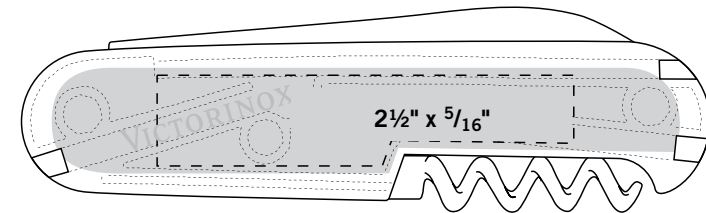

Back Imprint Area