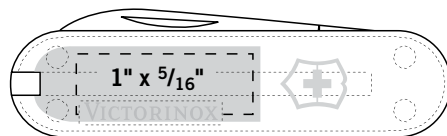

Presentation Master

Front Imprint Area