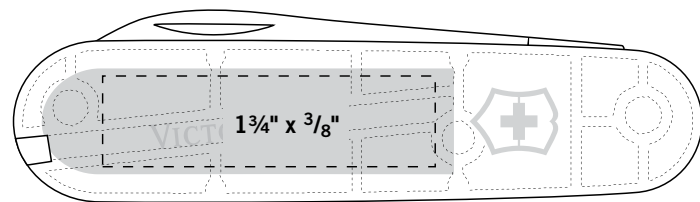

Silver Tech Translucent (4-color process not available)

Front Imprint Area