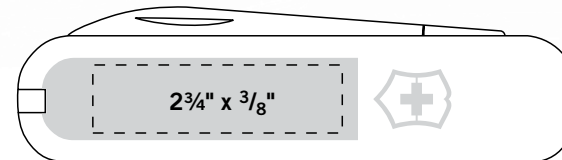

**Swiss Army Knives – 2 1/4" (cont'd)**

**Companion**

Front Imprint Area

Back Imprint Area

**Alox Knives**

IMPRINTING AVAILABLE ON ENGRAVING PANEL ONLY – SIZE: 3/4" x 1/8"

**Swiss Army Knives – 3"**

**Executive**