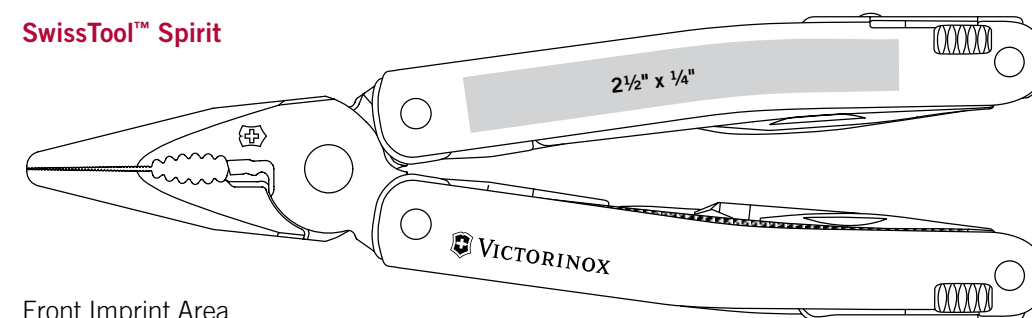

SwissTool™ Spirit

Front Imprint Area