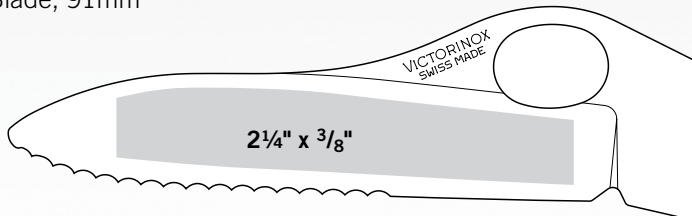

Swiss Army Knives

Blade, 58mm

Blade, 91mm

Blade, GolfTool

Blade, One-Hand Lockblade

Blade, 74 / 84mm

Cutlery

Utility