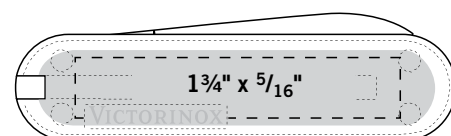

Back Imprint Area