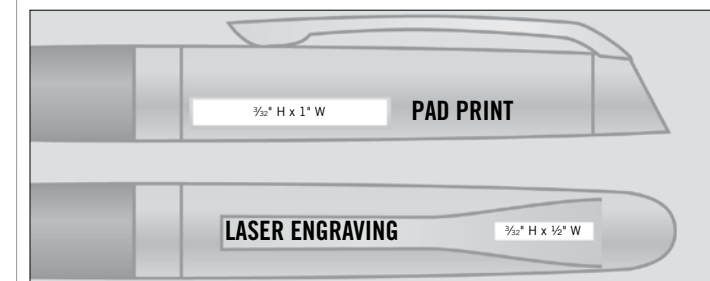

Camouflage Bino

Compact 10x25

Compact 8x21

Pen