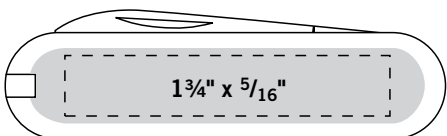

Swisslite®/Signature Lite Silver Tech/Midnite MiniChamp®

IMPRINTING AVAILABLE ON BACK ONLY

Back Imprint Area