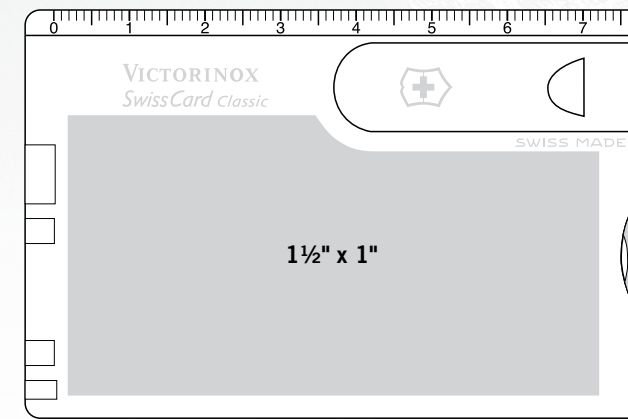

**Rescue Tool / Nomad / Soldier Knife – Standard Issue**

Please note: Rescue Tool has screwdriver on back in place of corkscrew

Back Imprint Area

**SwissCard® / Quattro**

Front Imprint Area

Back Imprint Area: 2½" x 1½"