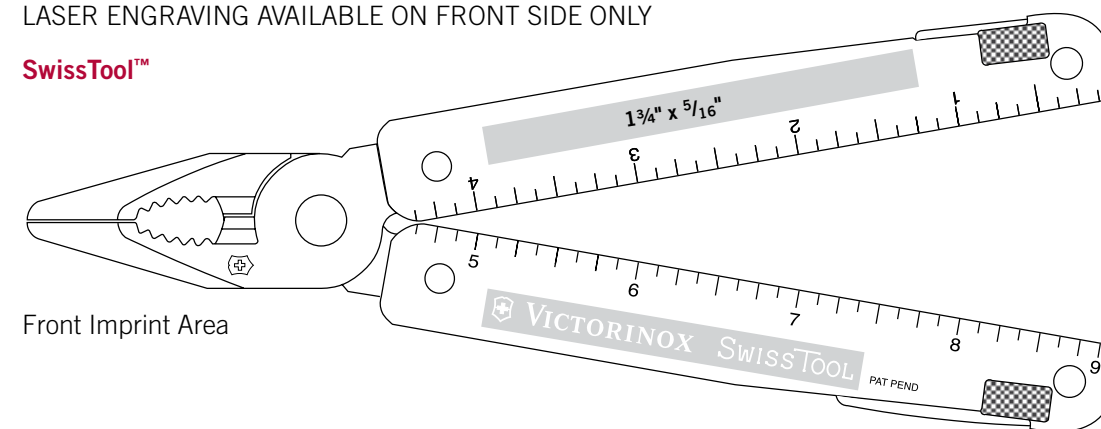

SwissTool™

Front Imprint Area