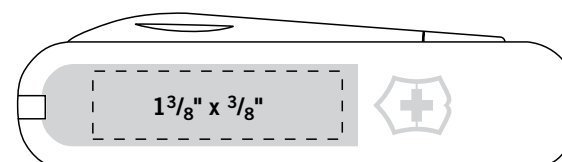

Money Clip

Front Imprint Area