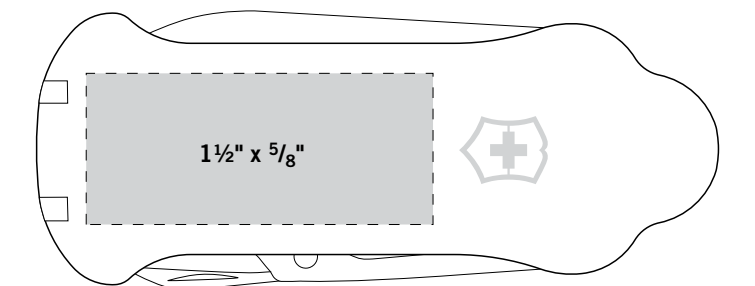

GolfTool

Back Imprint Area