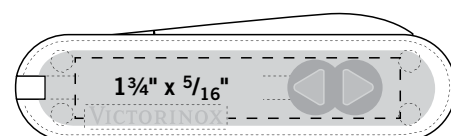

Back Imprint Area