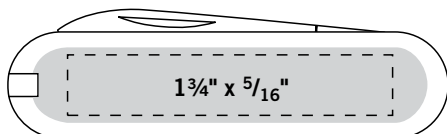

**PAD PRINT AREA**

**4-COLOR PROCESS AREA**

**Gift Card – 2 1/8" w X 3 3/8" h**

Front Imprint Area

**Swiss Army Knives – 2 1/4"**

Front Imprint Area

Back Imprint Area

**Swisslite®/Signature Lite Silver Tech/Midnite MiniChamp®**